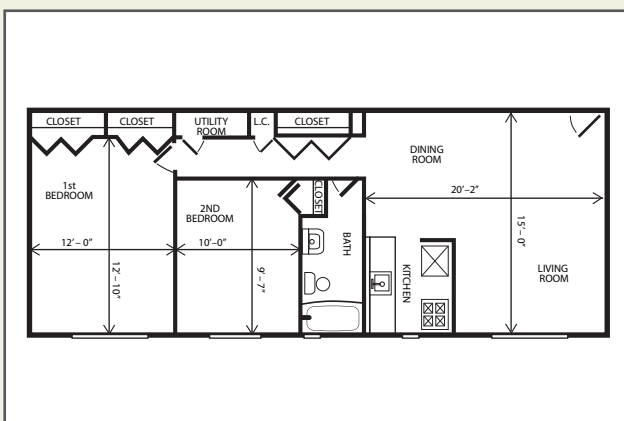

Whitehouse Manor Apartments

Affordability and Location

Whitehouse Manor Apartments offers one and two bedroom apartments in a residential park-like wooded setting.

Located in the desirable Parkville - Overlea neighborhood, you'll find nearby grocery and drug stores. It's location is convenient to Downtown and the Beltway.

Whitehouse Manor Photo Gallery and Floorplans

One Bedroom:
\$740 per month

Two Bedroom:
\$795 to \$850 per month

Contact Us

4013 White Ave
Baltimore, MD 21206
410-426-2583

info@WhitehouseManorApartments.com