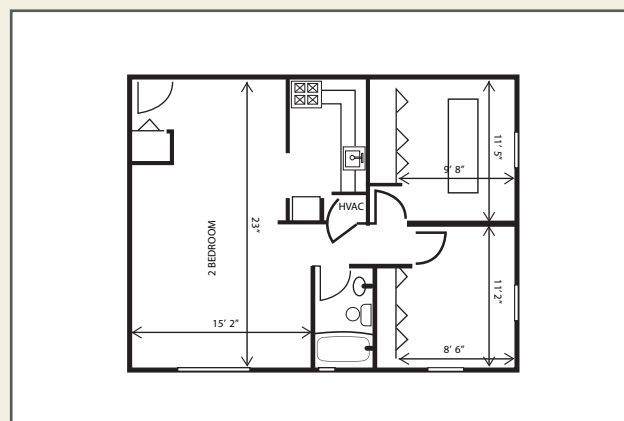

Whitehouse Manor Photo Gallery and Floorplans

One Bedroom:
\$740 per month

Two Bedroom:
\$795 to \$850 per month

Contact Us

4013 White Ave
Baltimore, MD 21206
410-426-2583

info@WhitehouseManorApartments.com