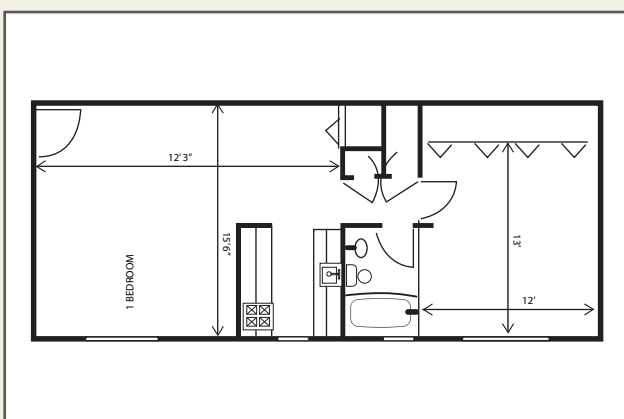

Whitehouse Manor Photo Gallery and Floorplans

One Bedroom:
\$740 per month

Two Bedroom:
\$795 to \$850 per month

Contact Us

4013 White Ave
Baltimore, MD 21206
410-426-2583

info@WhitehouseManorApartments.com